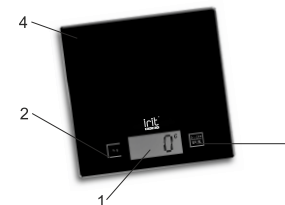

Description

1. LCD display
2. Unit selection button (g/oz/kg/lb)
3. Tare weigh button - On/off/tare
4. Glass body