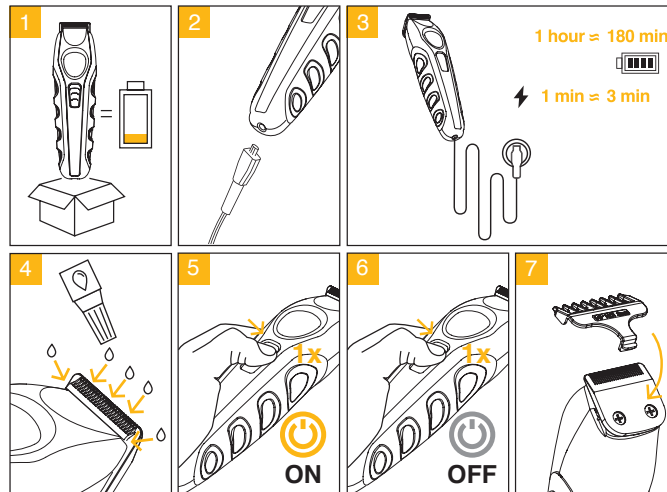

9888 WAHL Lithium Ion Trimmer