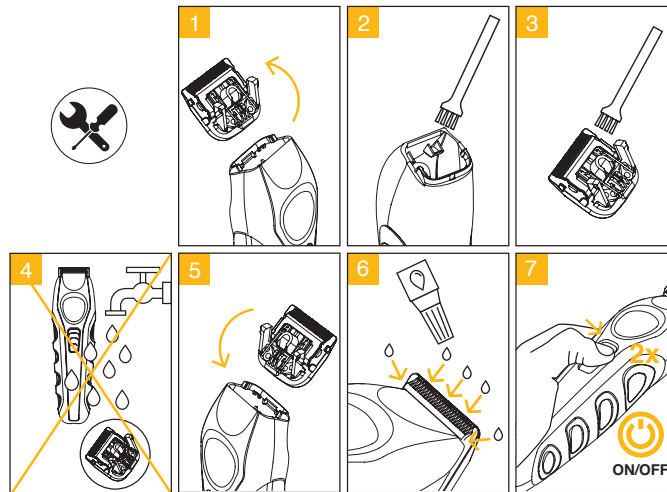

9888 WAHL Lithium Ion Trimmer