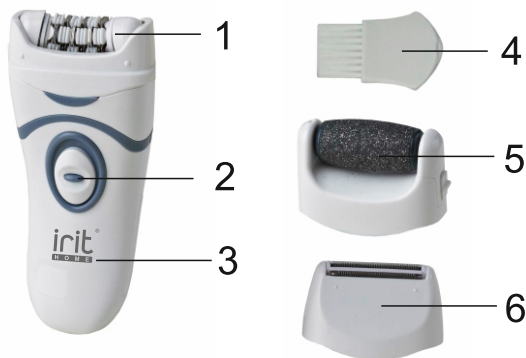

irit[®]

IR-3098

DESCRIPTION

1. Nozzle-epilator
2. The button of switching of speeds
3. Housing
4. Cleaning brush
5. Nozzle Remover
6. Razor Head

**LOADING THE BATTERY**

- Switch off the shaver firstly.
- Pull out the cover.
- Load 3 AAA batteries.
- Place the battery compartment cover to the original place.