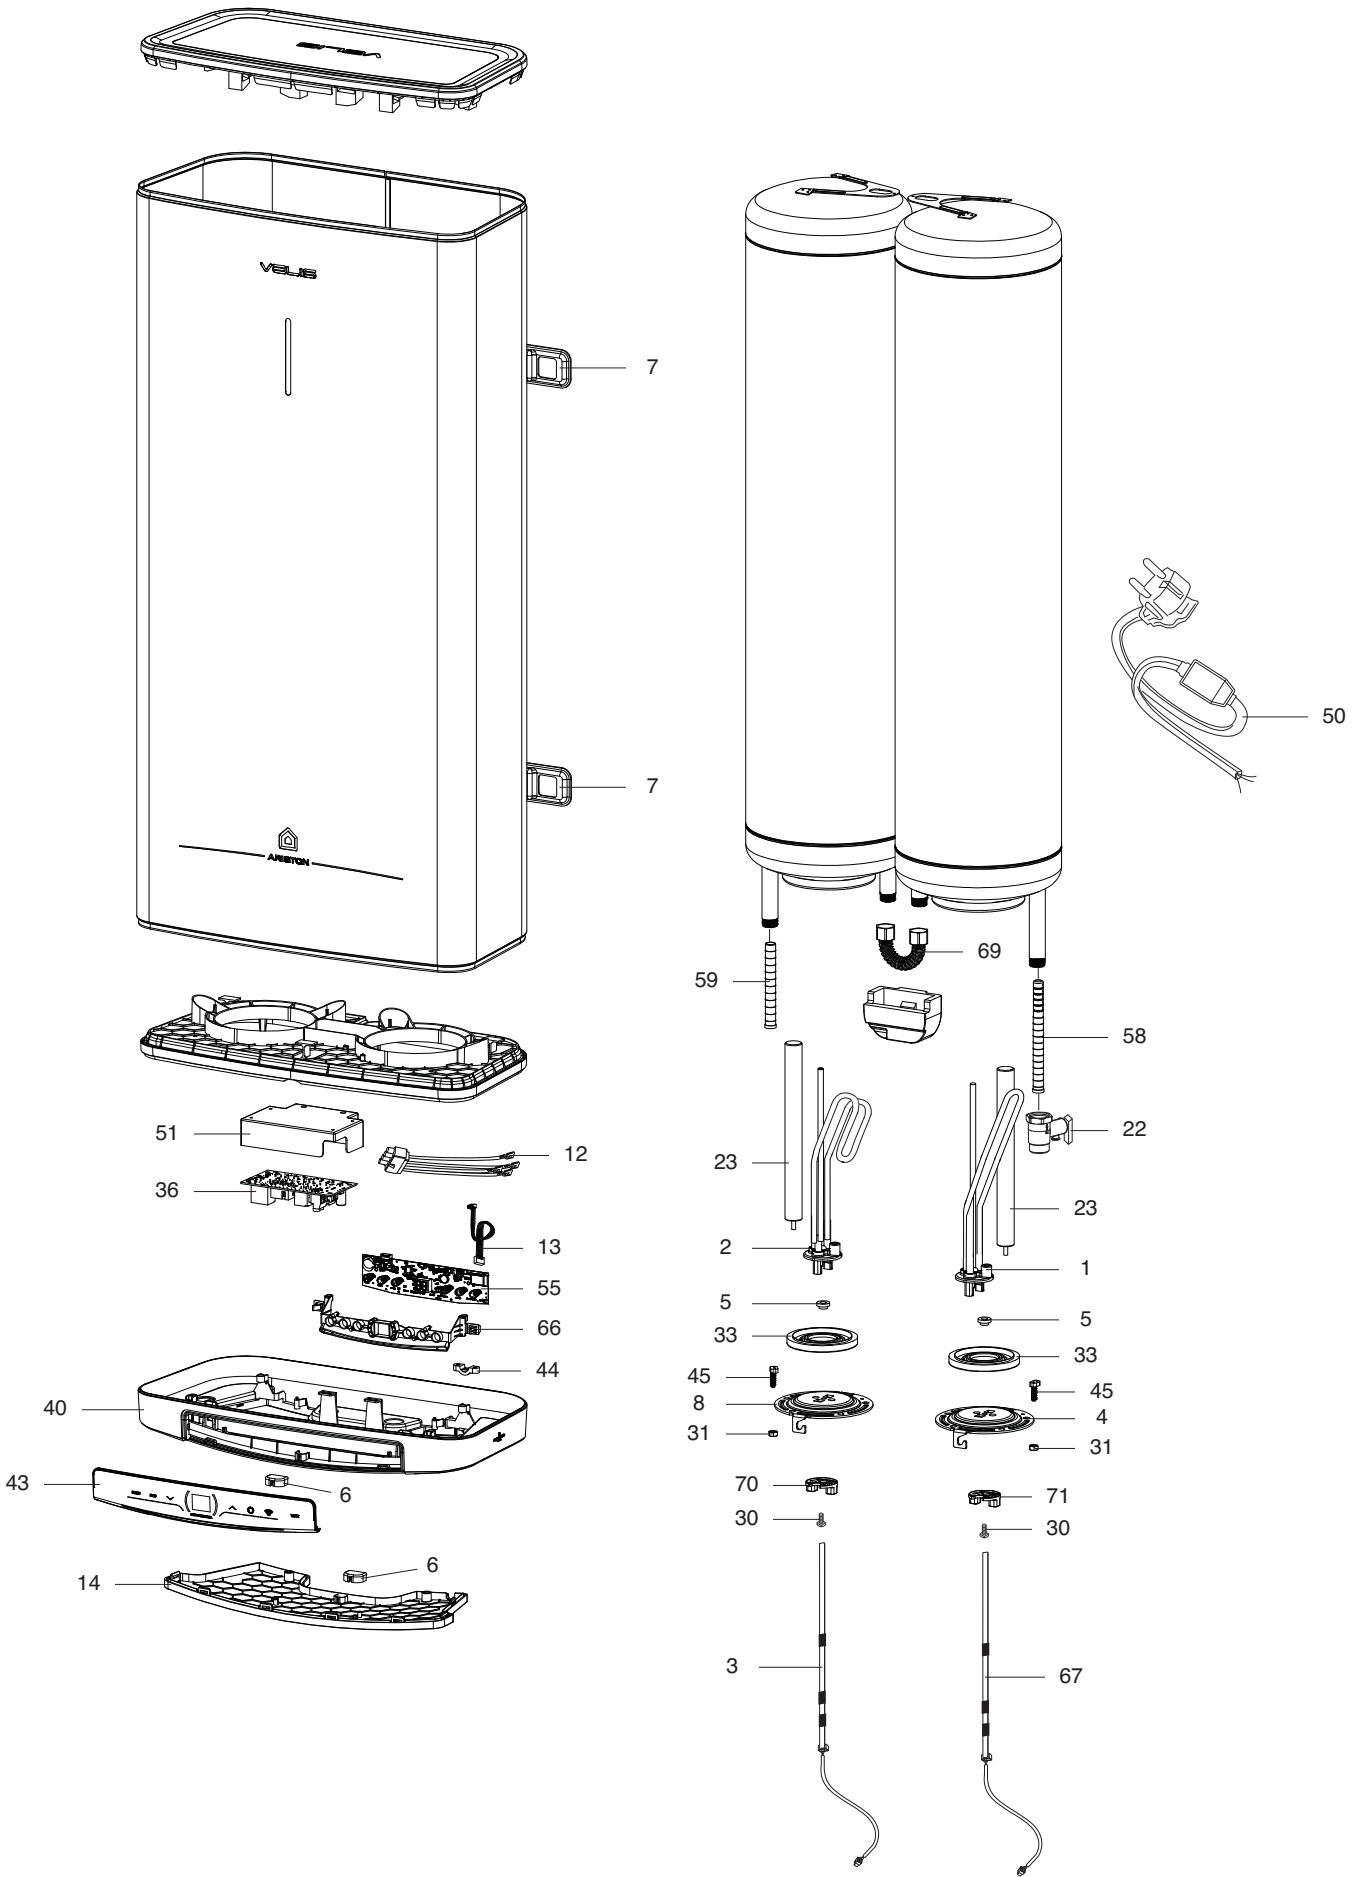

SPARE PARTS EXPLODED VIEW  
STORAGE ELECTRIC WATER HEATERS  
Model  
**VELIS LUX PW ABSE WIFI**

R8218673-01 - 07/04/2021

VELIS LUX PW ABSE WIFI

Storage Electric Water Heaters

1	3700673	VELIS LUX INOX PW ABSE WIFI 30	04-2021	-
2	3700693	VELIS LUX PW ABSE WIFI 30	04-2021	-
3	3700674	VELIS LUX INOX PW ABSE WIFI 50	04-2021	-
4	3700694	VELIS LUX PW ABSE WIFI 50	04-2021	-
5	3700675	VELIS LUX INOX PW ABSE WIFI 80	04-2021	-
6	3700695	VELIS LUX PW ABSE WIFI 80	04-2021	-
7	3700676	VELIS LUX INOX PW ABSE WIFI 100	04-2021	-
8	3700696	VELIS LUX PW ABSE WIFI 100	04-2021	-
Col	Reference	Model type	Begin	End