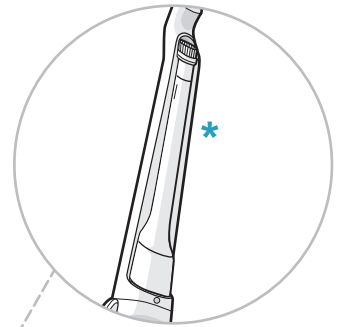

Instruction Book

WELL Q6/Q7/Q7-P

*

Accessories may vary from model to model. | Les accessoires peuvent varier d'un modèle à l'autre. | Ausstattung und Zubehör kann je nach Modell variieren. | Accessoires kunnen per model verschillen. | Tillbehören kan variera mellan olika modeller. | Lisävarusteet voivat vaihdella malleittain. | Tilbehør kan variere fra model til model. | Los accesorios pueden variar según el modelo. | Os acessórios podem variar de modelo para modelo. | Gli accessori possono variare da modello a modello. | Τα εξαρτήματα ίσως διαφέρουν από μοντέλο σε μοντέλο. | Lisad võivad mudelist mudelisse varieeruda. | Priedadi kitiems modeliāms gali skirtis. | Akcesoria mogą się różnić w zależności od modelu. | Piederumi katram modelim var atšķirties. | Príslušenství se může u jednotlivých modelů lišit. | Doplnky sa môžu lišiť v závislosti od modelu. | Dodaci se mogu razlikovati kod određenih modela. | Nastavki se lahko glede na model razlikujejo. | Принадлежности могут отличаться от модели к модели. | Ці компоненти можуть відрізнятися залежно від моделі. | A tartozékok típusonként eltérőek lehetnek. | Accesorioile pot diferi de la model la model. | Принадлежности може да се различават според различните модели. | Aksesuarları modelden modele farklılık gösterebilir. | درجہ اول لیڈوم نہ فلٹنق شاقفرطلا | Додаци могу да се разликују у зависности од модела усовисвача.

www.electrolux.com

** WELL Q6 : ADS-13G-22 25013GPG
** WELL Q7/Q7-P : KSC-18W-350050HE

- ■ ■ 100%
- ■ ■ 75-100%
- ■ □ 50-75%
- □ □ 25-50%
- □ □ 0-25%