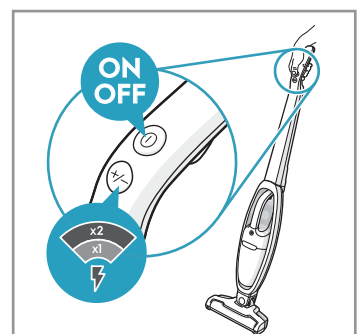

www.electrolux.com

** WELL Q6 : ADS-13G-22 25013GPG
** WELL Q7/Q7-P : KSC-18W-350050HE

- ■ ■ 100%
- ■ ■ 75-100%
- ■ □ 50-75%
- □ □ 25-50%
- □ □ 0-25%

⚠ Please handle battery pack installation with care. The new battery pack must come from Electrolux or an authorized service center.