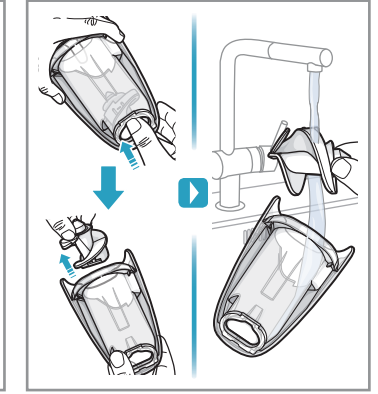

www.electrolux.com

** WELL Q6 : ADS-13G-22 25013GPG
** WELL Q7/Q7-P : KSC-18W-350050HE

- ■ ■ 100%
- ■ ■ 75-100%
- ■ □ 50-75%
- □ □ 25-50%
- □ □ 0-25%

⚠ Please handle battery pack installation with care. The new battery pack must come from Electrolux or an authorized service center.