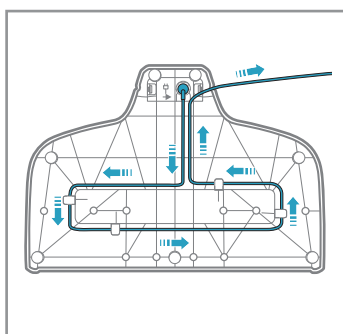

www.electrolux.com

** WELL Q6 : ADS-13G-22 25013GPG
** WELL Q7/Q7-P : KSC-18W-350050HE

- ■ ■ 100%
- ■ ■ 75-100%
- ■ □ 50-75%
- □ □ 25-50%
- □ □ 0-25%

⚠ Please handle battery pack installation with care. The new battery pack must come from Electrolux or an authorized service center.