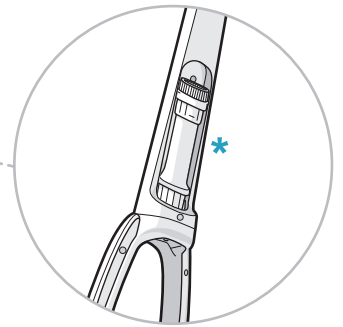

Instruction Book

WELL Q6/Q7/Q7-P

*

Accessories may vary from model to model. | Les accessoires peuvent varier d'un modèle à l'autre. | Ausstattung und Zubehör kann je nach Modell variieren. | Accessoires kunnen per model verschillen. | Tillbehören kan variera mellan olika modeller. | Lisävarusteet voivat vaihdella malleittain. | Tilbehør kan variere fra model til model. | Los accesorios pueden variar según el modelo. | Os acessórios podem variar de modelo para modelo. | Gli accessori possono variare da modello a modello. | Τα εξαρτήματα ίσως διαφέρουν από μοντέλο σε μοντέλο. | Lisad võivad mudelist mudelisse varieeruda. | Priedadi kitiems modeliāms gali skirtis. | Akcesoria mogą się różnić w zależności od modelu. | Piederumi katram modelim var atšķirties. | Príslušenství se může u jednotlivých modelů lišit. | Doplnky sa môžu lišiť v závislosti od modelu. | Dodaci se mogu razlikovati kod određenih modela. | Nastavki se lahko glede na model razlikujejo. | Принадлежности могут отличаться от модели к модели. | Ці компоненти можуть відрізнятися залежно від моделі. | A tartozékok típusonként eltérőek lehetnek. | Accesorioile pot diferi de la model la model. | Принадлежности може да се различават според различните модели. | Aksesuarları modelden modele farklılık gösterebilir. | درجہ اول لیڈوم نہ فلٹنق شاقفرطلا | Додаци могу да се разликују у зависности од модела усовисвача.

www.electrolux.com

** WELL Q6 : ADS-13G-22 25013GPG
** WELL Q7/Q7-P : KSC-18W-350050HE

- ■ ■ 100%
- ■ ■ 75-100%
- ■ □ 50-75%
- □ □ 25-50%
- □ □ 0-25%