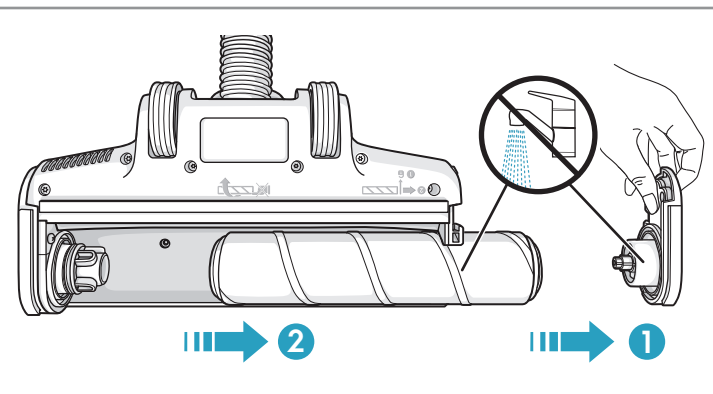

www.electrolux.com

** WELL Q6 : ADS-13G-22 25013GPG
** WELL Q7/Q7-P : KSC-18W-350050HE

- ■ ■ 100%
- ■ ■ 75-100%
- ■ □ 50-75%
- □ □ 25-50%
- □ □ 0-25%

⚠ Please handle battery pack installation with care. The new battery pack must come from Electrolux or an authorized service center.