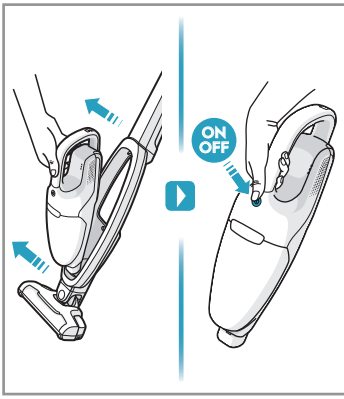

www.electrolux.com

** WELL Q6 : ADS-13G-22 25013GPG
** WELL Q7/Q7-P : KSC-18W-350050HE

- ■ ■ 100%
- ■ ■ 75-100%
- ■ □ 50-75%
- □ □ 25-50%
- □ □ 0-25%

⚠ Please handle battery pack installation with care. The new battery pack must come from Electrolux or an authorized service center.