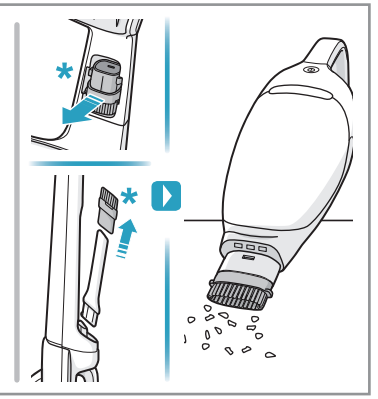

www.electrolux.com

** WELL Q6 : ADS-13G-22 25013GPG
** WELL Q7/Q7-P : KSC-18W-350050HE

- ■ ■ 100%
- ■ ■ 75-100%
- ■ □ 50-75%
- □ □ 25-50%
- □ □ 0-25%

⚠ Please handle battery pack installation with care. The new battery pack must come from Electrolux or an authorized service center.