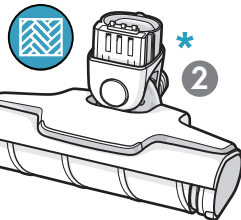

www.electrolux.com

** WELL Q6 : ADS-13G-22 25013GPG
** WELL Q7/Q7-P : KSC-18W-350050HE

- ■ ■ 100%
- ■ ■ 75-100%
- ■ □ 50-75%
- □ □ 25-50%
- □ □ 0-25%

⚠ Please handle battery pack installation with care. The new battery pack must come from Electrolux or an authorized service center.