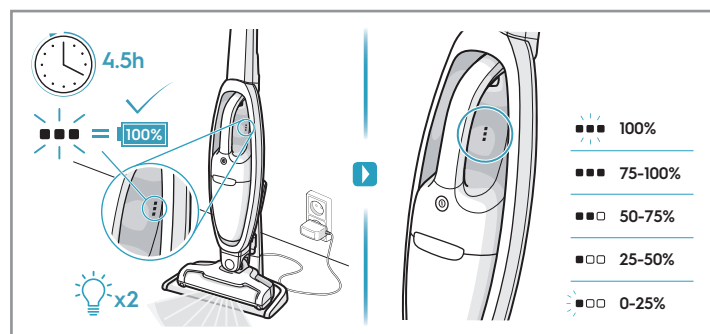

www.electrolux.com

** WELL Q6 : ADS-13G-22 25013GPG
** WELL Q7/Q7-P : KSC-18W-350050HE

- ■ ■ 100%
- ■ ■ 75-100%
- ■ □ 50-75%
- □ □ 25-50%
- □ □ 0-25%

⚠ Please handle battery pack installation with care. The new battery pack must come from Electrolux or an authorized service center.