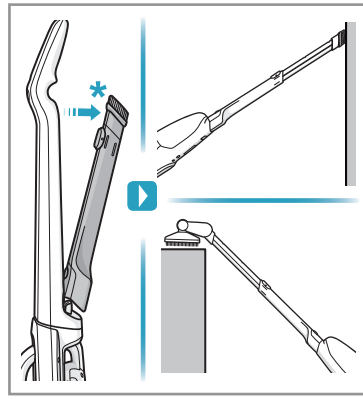

www.electrolux.com

** WELL Q6 : ADS-13G-22 25013GPG
** WELL Q7/Q7-P : KSC-18W-350050HE

- ■ ■ 100%
- ■ ■ 75-100%
- ■ □ 50-75%
- □ □ 25-50%
- □ □ 0-25%

⚠ Please handle battery pack installation with care. The new battery pack must come from Electrolux or an authorized service center.