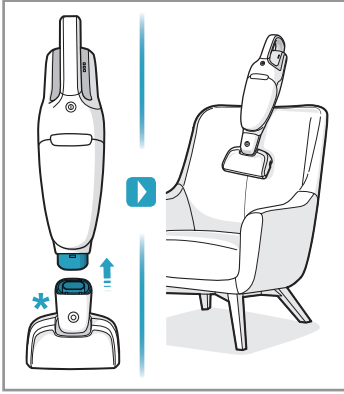

www.electrolux.com

** WELL Q6 : ADS-13G-22 25013GPG
** WELL Q7/Q7-P : KSC-18W-350050HE

- ■ ■ 100%
- ■ ■ 75-100%
- ■ □ 50-75%
- □ □ 25-50%
- □ □ 0-25%

⚠ Please handle battery pack installation with care. The new battery pack must come from Electrolux or an authorized service center.