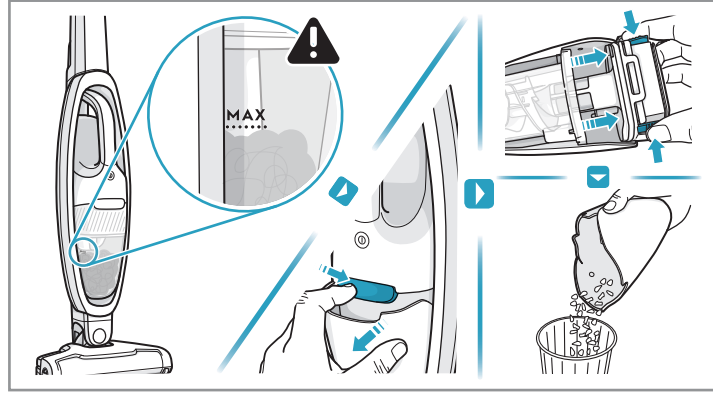

www.electrolux.com

** WELL Q6 : ADS-13G-22 25013GPG
** WELL Q7/Q7-P : KSC-18W-350050HE

- ■ ■ 100%
- ■ ■ 75-100%
- ■ □ 50-75%
- □ □ 25-50%
- □ □ 0-25%

⚠ Please handle battery pack installation with care. The new battery pack must come from Electrolux or an authorized service center.