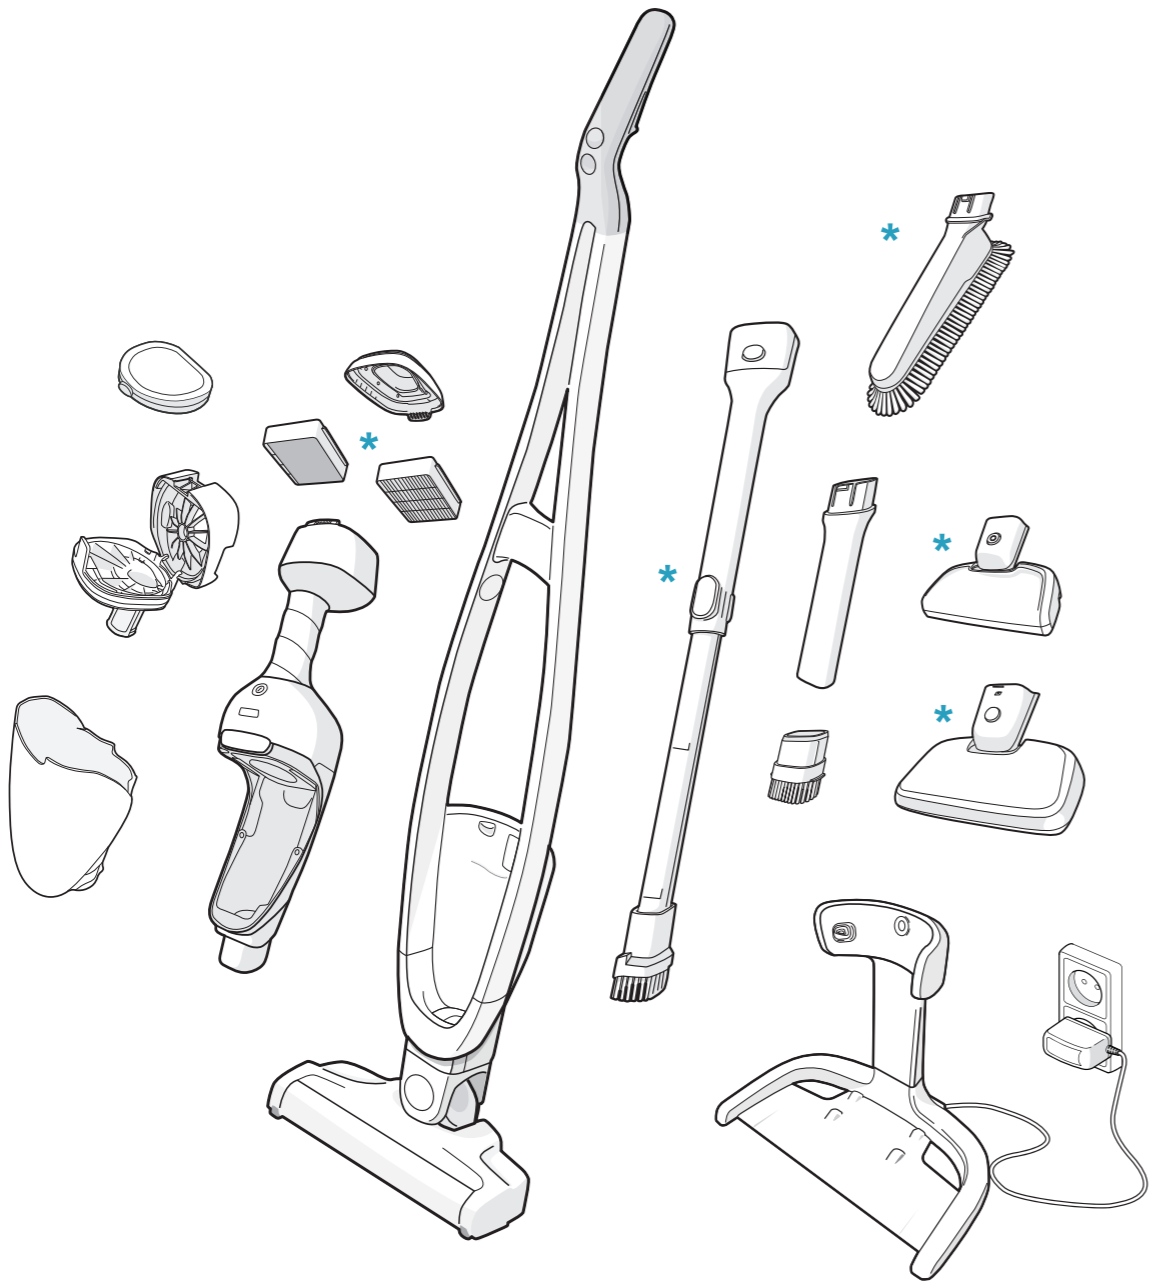

www.electrolux.com

4h

100%
75-100%
50-75%
25-50%
0%

25,2 Volt
21,6 Volt

15 min	25 min	55 min
14 min	23 min	50 min

ON OFF