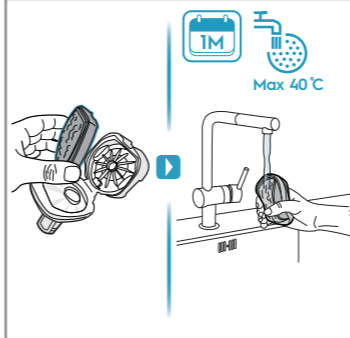

electrolux.com/shop

PureQ9 Performance kit
Com ref: ESKQ9
PNC: 900923089/8

PureQ9 filter kit
Com ref: EF167
PNC: 900923090/6

PureQ9 Home and car kit
Com ref: KIT19
PNC: 900923091/4