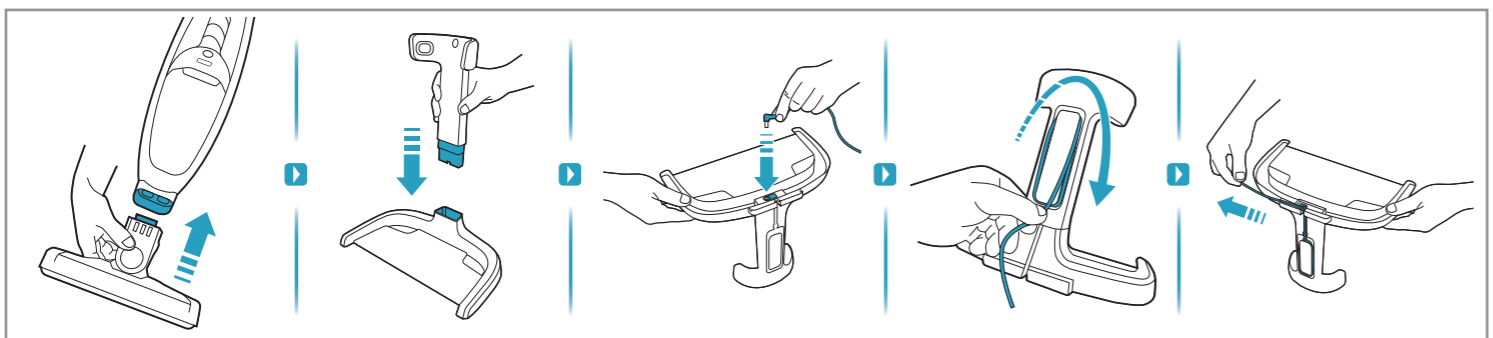

electrolux.com/shop

PureQ9 Performance kit
Com ref: ESKQ9
PNC: 900923089/8

PureQ9 filter kit
Com ref: EF167
PNC: 900923090/6

PureQ9 Home and car kit
Com ref: KIT19
PNC: 900923091/4