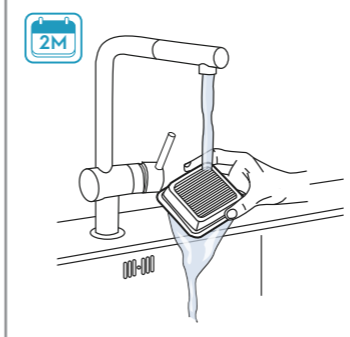

electrolux.com/shop

PureQ9 Performance kit
Com ref: ESKQ9
PNC: 900923089/8

PureQ9 filter kit
Com ref: EF167
PNC: 900923090/6

PureQ9 Home and car kit
Com ref: KIT19
PNC: 900923091/4