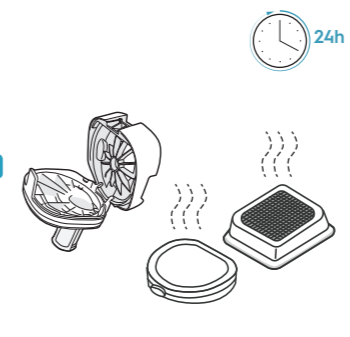

electrolux.com/shop

PureQ9 Performance kit
Com ref: ESKQ9
PNC: 900923089/8

PureQ9 filter kit
Com ref: EF167
PNC: 900923090/6

PureQ9 Home and car kit
Com ref: KIT19
PNC: 900923091/4