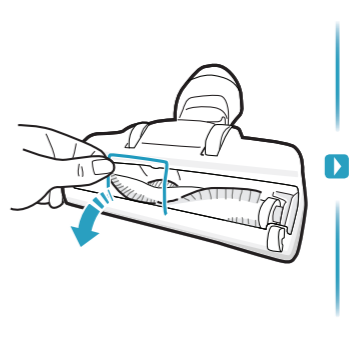

electrolux.com/shop

PureQ9 Performance kit
Com ref: ESKQ9
PNC: 900923089/8

PureQ9 filter kit
Com ref: EF167
PNC: 900923090/6

PureQ9 Home and car kit
Com ref: KIT19
PNC: 900923091/4