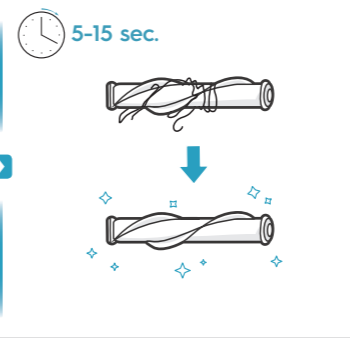

electrolux.com/shop

PureQ9 Performance kit
Com ref: ESKQ9
PNC: 900923089/8

PureQ9 filter kit
Com ref: EF167
PNC: 900923090/6

PureQ9 Home and car kit
Com ref: KIT19
PNC: 900923091/4