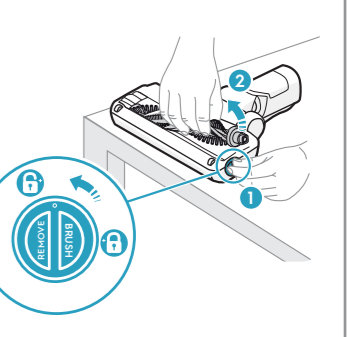

electrolux.com/shop

PureQ9 Performance kit
Com ref: ESKQ9
PNC: 900923089/8

PureQ9 filter kit
Com ref: EF167
PNC: 900923090/6

PureQ9 Home and car kit
Com ref: KIT19
PNC: 900923091/4