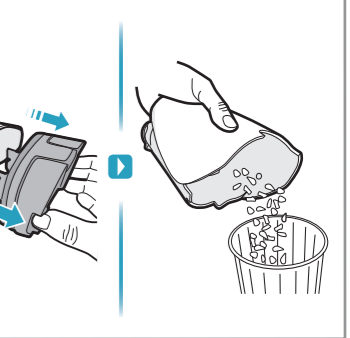

electrolux.com/shop

PureQ9 Performance kit
Com ref: ESKQ9
PNC: 900923089/8

PureQ9 filter kit
Com ref: EF167
PNC: 900923090/6

PureQ9 Home and car kit
Com ref: KIT19
PNC: 900923091/4