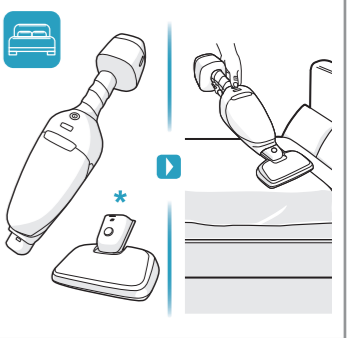

electrolux.com/shop

PureQ9 Performance kit
Com ref: ESKQ9
PNC: 900923089/8

PureQ9 filter kit
Com ref: EF167
PNC: 900923090/6

PureQ9 Home and car kit
Com ref: KIT19
PNC: 900923091/4