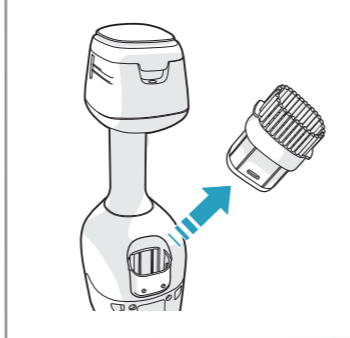

electrolux.com/shop

PureQ9 Performance kit
Com ref: ESKQ9
PNC: 900923089/8

PureQ9 filter kit
Com ref: EF167
PNC: 900923090/6

PureQ9 Home and car kit
Com ref: KIT19
PNC: 900923091/4