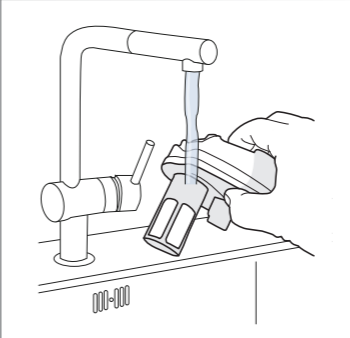

electrolux.com/shop

PureQ9 Performance kit
Com ref: ESKQ9
PNC: 900923089/8

PureQ9 filter kit
Com ref: EF167
PNC: 900923090/6

PureQ9 Home and car kit
Com ref: KIT19
PNC: 900923091/4