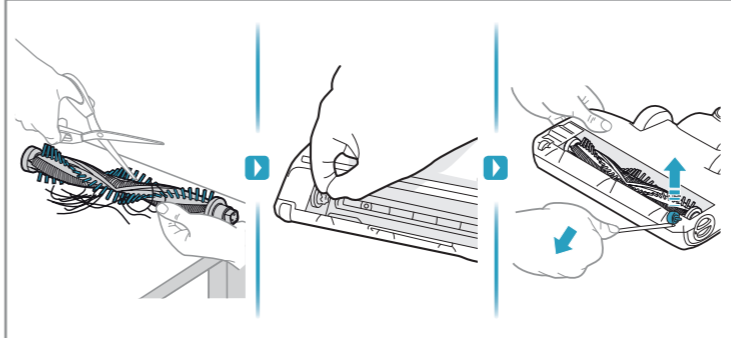

electrolux.com/shop

PureQ9 Performance kit
Com ref: ESKQ9
PNC: 900923089/8

PureQ9 filter kit
Com ref: EF167
PNC: 900923090/6

PureQ9 Home and car kit
Com ref: KIT19
PNC: 900923091/4