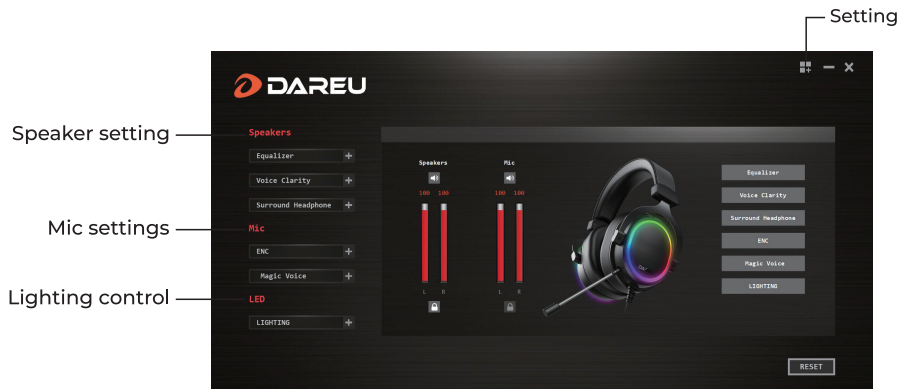

Tips: please install EH925s PRO driver before using the following function

How to use driver

Download driver from Dareu's official website(www.dareu.com) and install it.
*Pictures are for reference only.