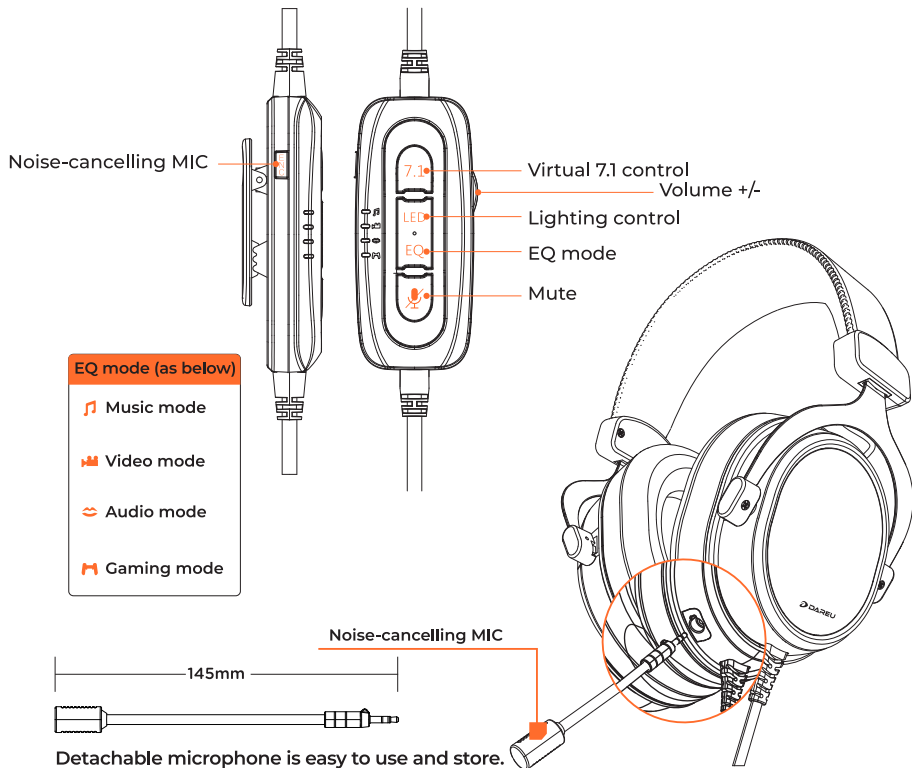

Tips: please install EH925s PRO driver before using the following function