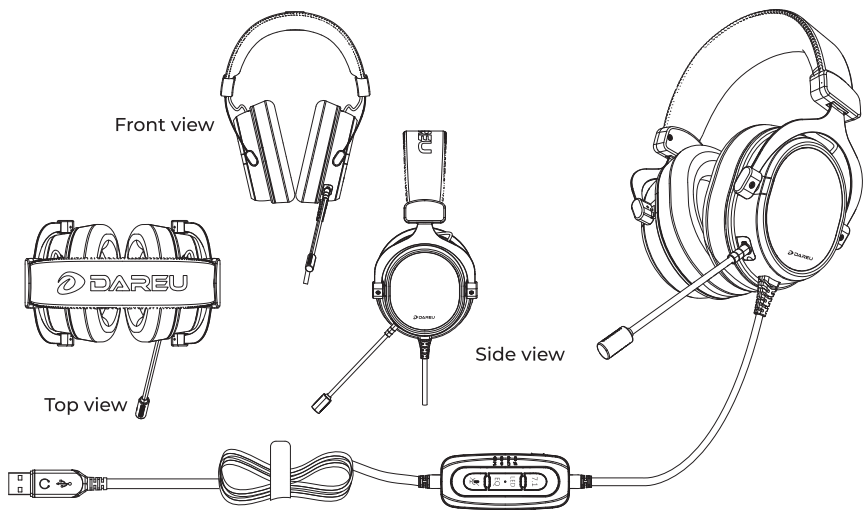

User Manual

Headset x1

User manual x1

Bag & Mic x1

Headset parameters

System interface:USB
Supply voltage:5V±0.5V
Speaker diameter:53mm
Sensitivity:116±3dB
Rate power:10mW
Maximum power:20mW
Dynamic impedance:64 Ω ±15%
Frequency response:20-20KHZ